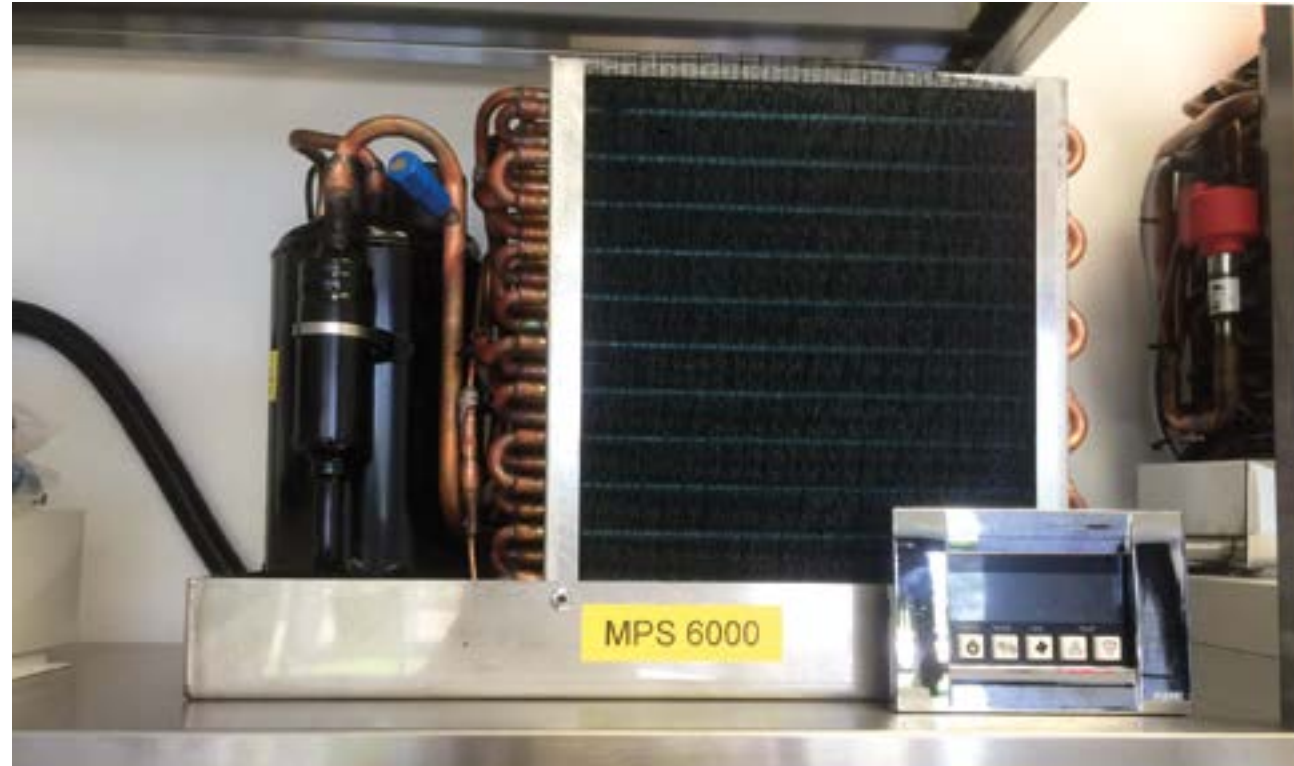

6000 BTU

Measurements

15.75 x 11 x 7.75