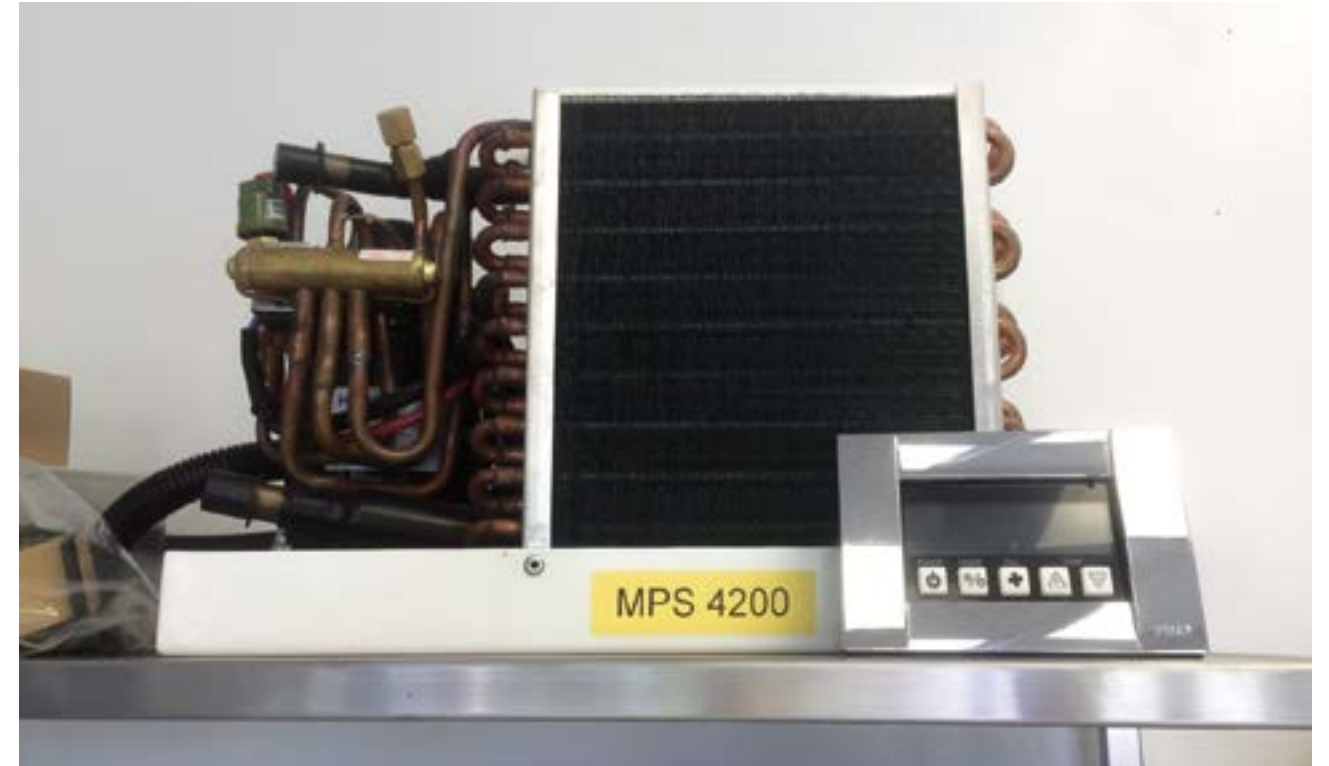

Mabru Power Systems

Service Location: LMC 2015 SW 20th street #106K FT Lauderdale FL 33315
Warehouse sales: 1105 Old Griffin Rd, Dania FL, 33004
(954) 4671770

Self contained units available in the following sizes:

4.2K BTU / 6K BTU / 10K BTU / 12K BTU / 16K BTU

All units are available in 115V and 230V.

All units work in either 50 or 60hz. 4.2K unit available on 12V DC,
115V AC (or 230V AC), 40 A charger, auto transfer AC/DC.

4.2 BTU

Measurements

13.75 x 7.5 x 9.25

6000 BTU

Measurements

15.75 x 11 x 7.75

10000 BTU

Measurements

18.75 x 11.5 x 9

12000 BTU

Measurements

18.75 x 11.25 x 8.75

16000 BTU

Measurements

19.5 x 13 x 10