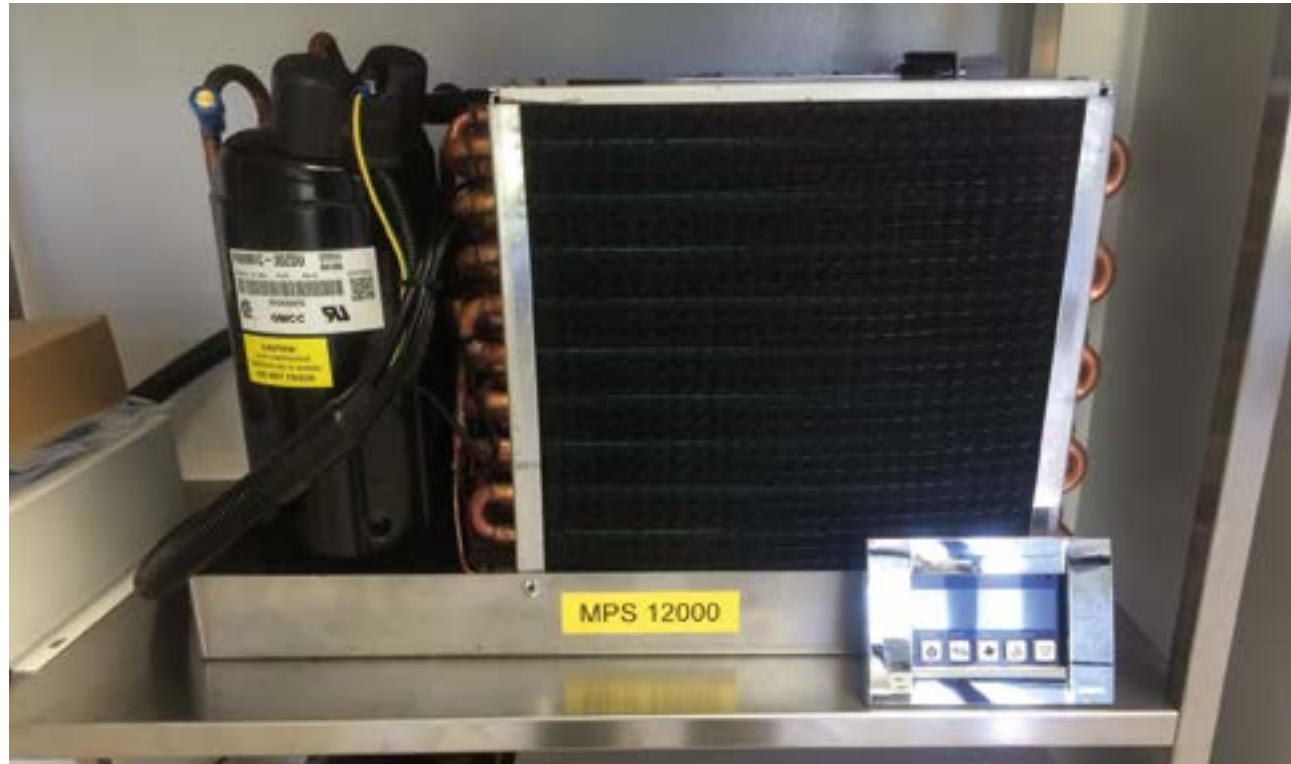

12000 BTU

Measurements

18.75 x 11.25 x 8.75